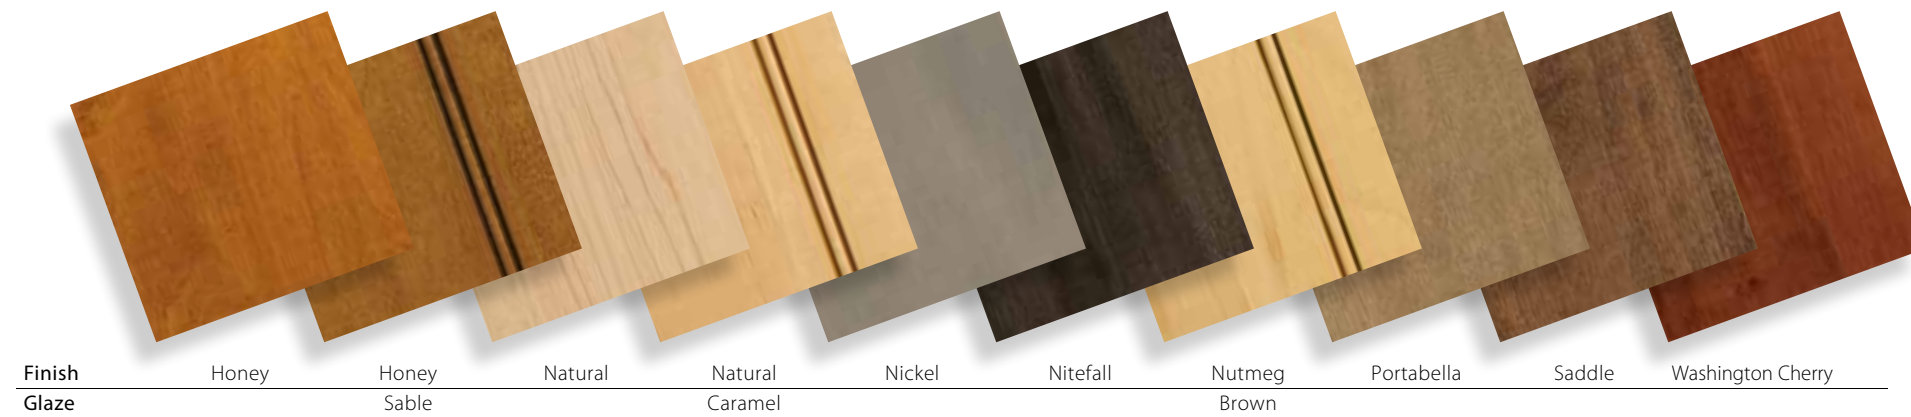

Color Guide

FINISHING SAMPLE COLLECTIONS

Hard Maple

Finish Glaze

Finish Glaze

Finish Glaze

All samples on this page shown in Hard Maple.

Cherry

Bordeaux
Sable

Finish	Autumn	Autumn	Bordeaux	Bordeaux	Chestnut	Chestnut	Colonial	Colonial	Cordovan	Cordovan
Glaze		Brown		Sable		Sable		Sable		Sable

Finish	Driftwood	Driftwood	Ginger	Ginger	Ginger	Harvest Gold	Harvest Gold	Honey	Honey	Espresso
Glaze		Pewter		White	Brown		Brown		Sable	

Finish	Natural	Natural	Nickel	Nitefall	Nutmeg	Portabella	Dark Roast	Saddle	Washington Cherry	Washington Cherry
Glaze		Sable			Caramel					Sable

All samples on this page shown in Cherry.

Colourtones

Antique White

Specie	Walnut	Walnut	Walnut	Walnut	White Birch	White Birch	White Birch	White Birch	White Oak	White Oak
Finish	Natural	Espresso	Cordovan	Driftwood	Alpine	Nickel	Nitefall	Washington Cherry	Colonial	Driftwood
Glaze		Sable		Pewter	White	Brown	Sable			Sable